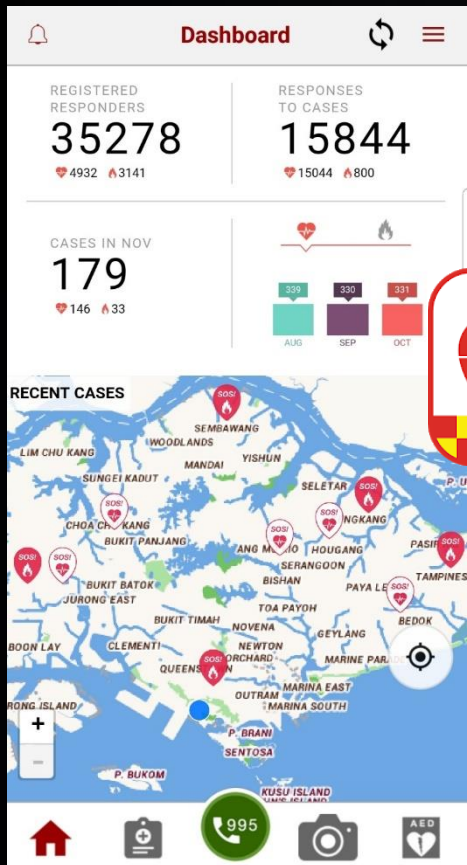

BUILDING A SMART SOCIETY: CATALYST FOR CHANGE

**MR. TAN BOON KHAI
CHIEF EXECUTIVE,
SINGAPORE LAND AUTHORITY**

A nighttime photograph of a city skyline, likely Singapore, featuring numerous illuminated skyscrapers and buildings. The lights are reflected in the water in the foreground. The text "WHAT DOES A SMART SOCIETY MEAN TO YOU?" is overlaid in large, white, bold, sans-serif font across the lower half of the image.

**WHAT DOES A SMART
SOCIETY MEAN TO YOU?**

OPTIMISING RESOURCES

USING GEOSPATIAL DATA & TECH

MYRESPONDER, SINGAPORE CIVIL DEFENCE FORCE

- GEOLOCATION NOTIFICATION OF NEARBY CARDIAC CASES (400M)
- DISPLAY OF NEARBY AEDS
- GEOLOCATION ENABLED DIALLING OF EMERGENCY SERVICES
- DISPLAY OF NEARBY INCIDENTS

**SOCIAL SERVICE
OFFICES
FAMILY SERVICES**

**STUDENT CARE
SERVICES
LIBRARIES**

**LANDQUERY
GOVERNMENT
OFFICES**

**SPORTS
FACILITIES
COMMUNITY USE
SITES**

**POPULATIONQUERY
PLANNING AREA
MAPS**

A photograph of three children standing in front of a green chalkboard. The chalkboard has three white chalk drawings of graduation caps (mortarboards) with tassels. The child on the left is a girl with long dark hair, wearing a blue sweater. The child in the middle is a girl with dark hair and bangs, wearing a pink shirt and a purple knit vest. The child on the right is a boy with short dark hair, wearing a light blue polo shirt with his arms crossed. The text 'SMART SOCIETIES NEED' is at the top and 'SPATIAL THINKING' is at the bottom.