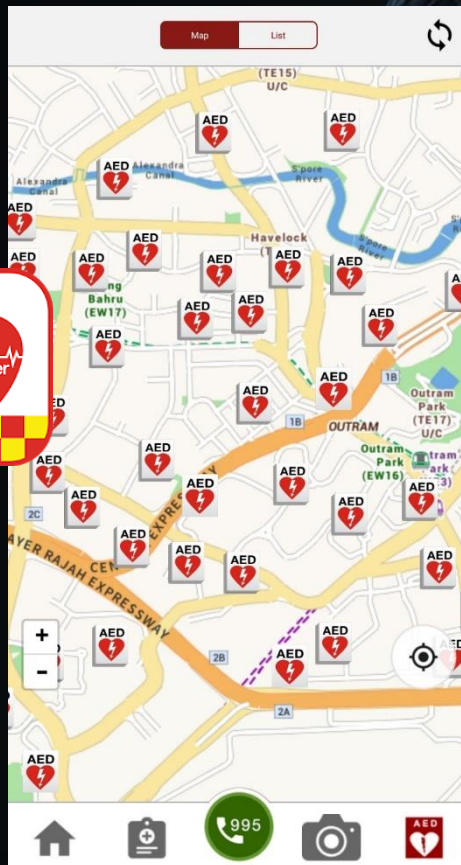

BUILDING A SMART SOCIETY: CATALYST FOR CHANGE

**MR. TAN BOON KHAI
CHIEF EXECUTIVE,
SINGAPORE LAND AUTHORITY**

A nighttime photograph of a city skyline, likely Singapore, featuring numerous illuminated skyscrapers and buildings. The lights are reflected in the water in the foreground. The text "WHAT DOES A SMART SOCIETY MEAN TO YOU?" is overlaid in large, white, bold, sans-serif font across the lower half of the image.

**WHAT DOES A SMART
SOCIETY MEAN TO YOU?**

OPTIMISING RESOURCES

USING GEOSPATIAL DATA & TECH

MYRESPONDER, SINGAPORE CIVIL DEFENCE FORCE

- GEOLOCATION NOTIFICATION OF NEARBY CARDIAC CASES (400M)
- DISPLAY OF NEARBY AEDS
- GEOLOCATION ENABLED DIALLING OF EMERGENCY SERVICES
- DISPLAY OF NEARBY INCIDENTS

CONVENIENCE & BETTER

PUBLIC SERVICE

ENABLED BY SLA

**ELDERCARE
SERVICES
SILVER
INFOCOMM**

**BIZQUERY
ADULT TRAINING
CENTRES**

**DENGUE
CLUSTERS
HERITAGE TREES**

**CHILDCARE
SERVICES
SCHOOLQUERY**

**MORE THAN 100
THEMATIC
INFORMATION &
SERVICES**

**SOCIAL SERVICE
OFFICES
FAMILY SERVICES**

**STUDENT CARE
SERVICES
LIBRARIES**

**LANDQUERY
GOVERNMENT
OFFICES**

**SPORTS
FACILITIES
COMMUNITY USE
SITES**

**POPULATIONQUERY
PLANNING AREA
MAPS**

A photograph of three children standing in front of a green chalkboard. The chalkboard has three white chalk drawings of graduation caps (mortarboards) with tassels. The child on the left is a girl with long dark hair, wearing a blue sweater. The child in the middle is a girl with dark hair and bangs, wearing a pink shirt and a purple knit vest. The child on the right is a boy with short dark hair, wearing a light blue polo shirt with his arms crossed. The text 'SMART SOCIETIES NEED' is at the top and 'SPATIAL THINKING' is at the bottom.